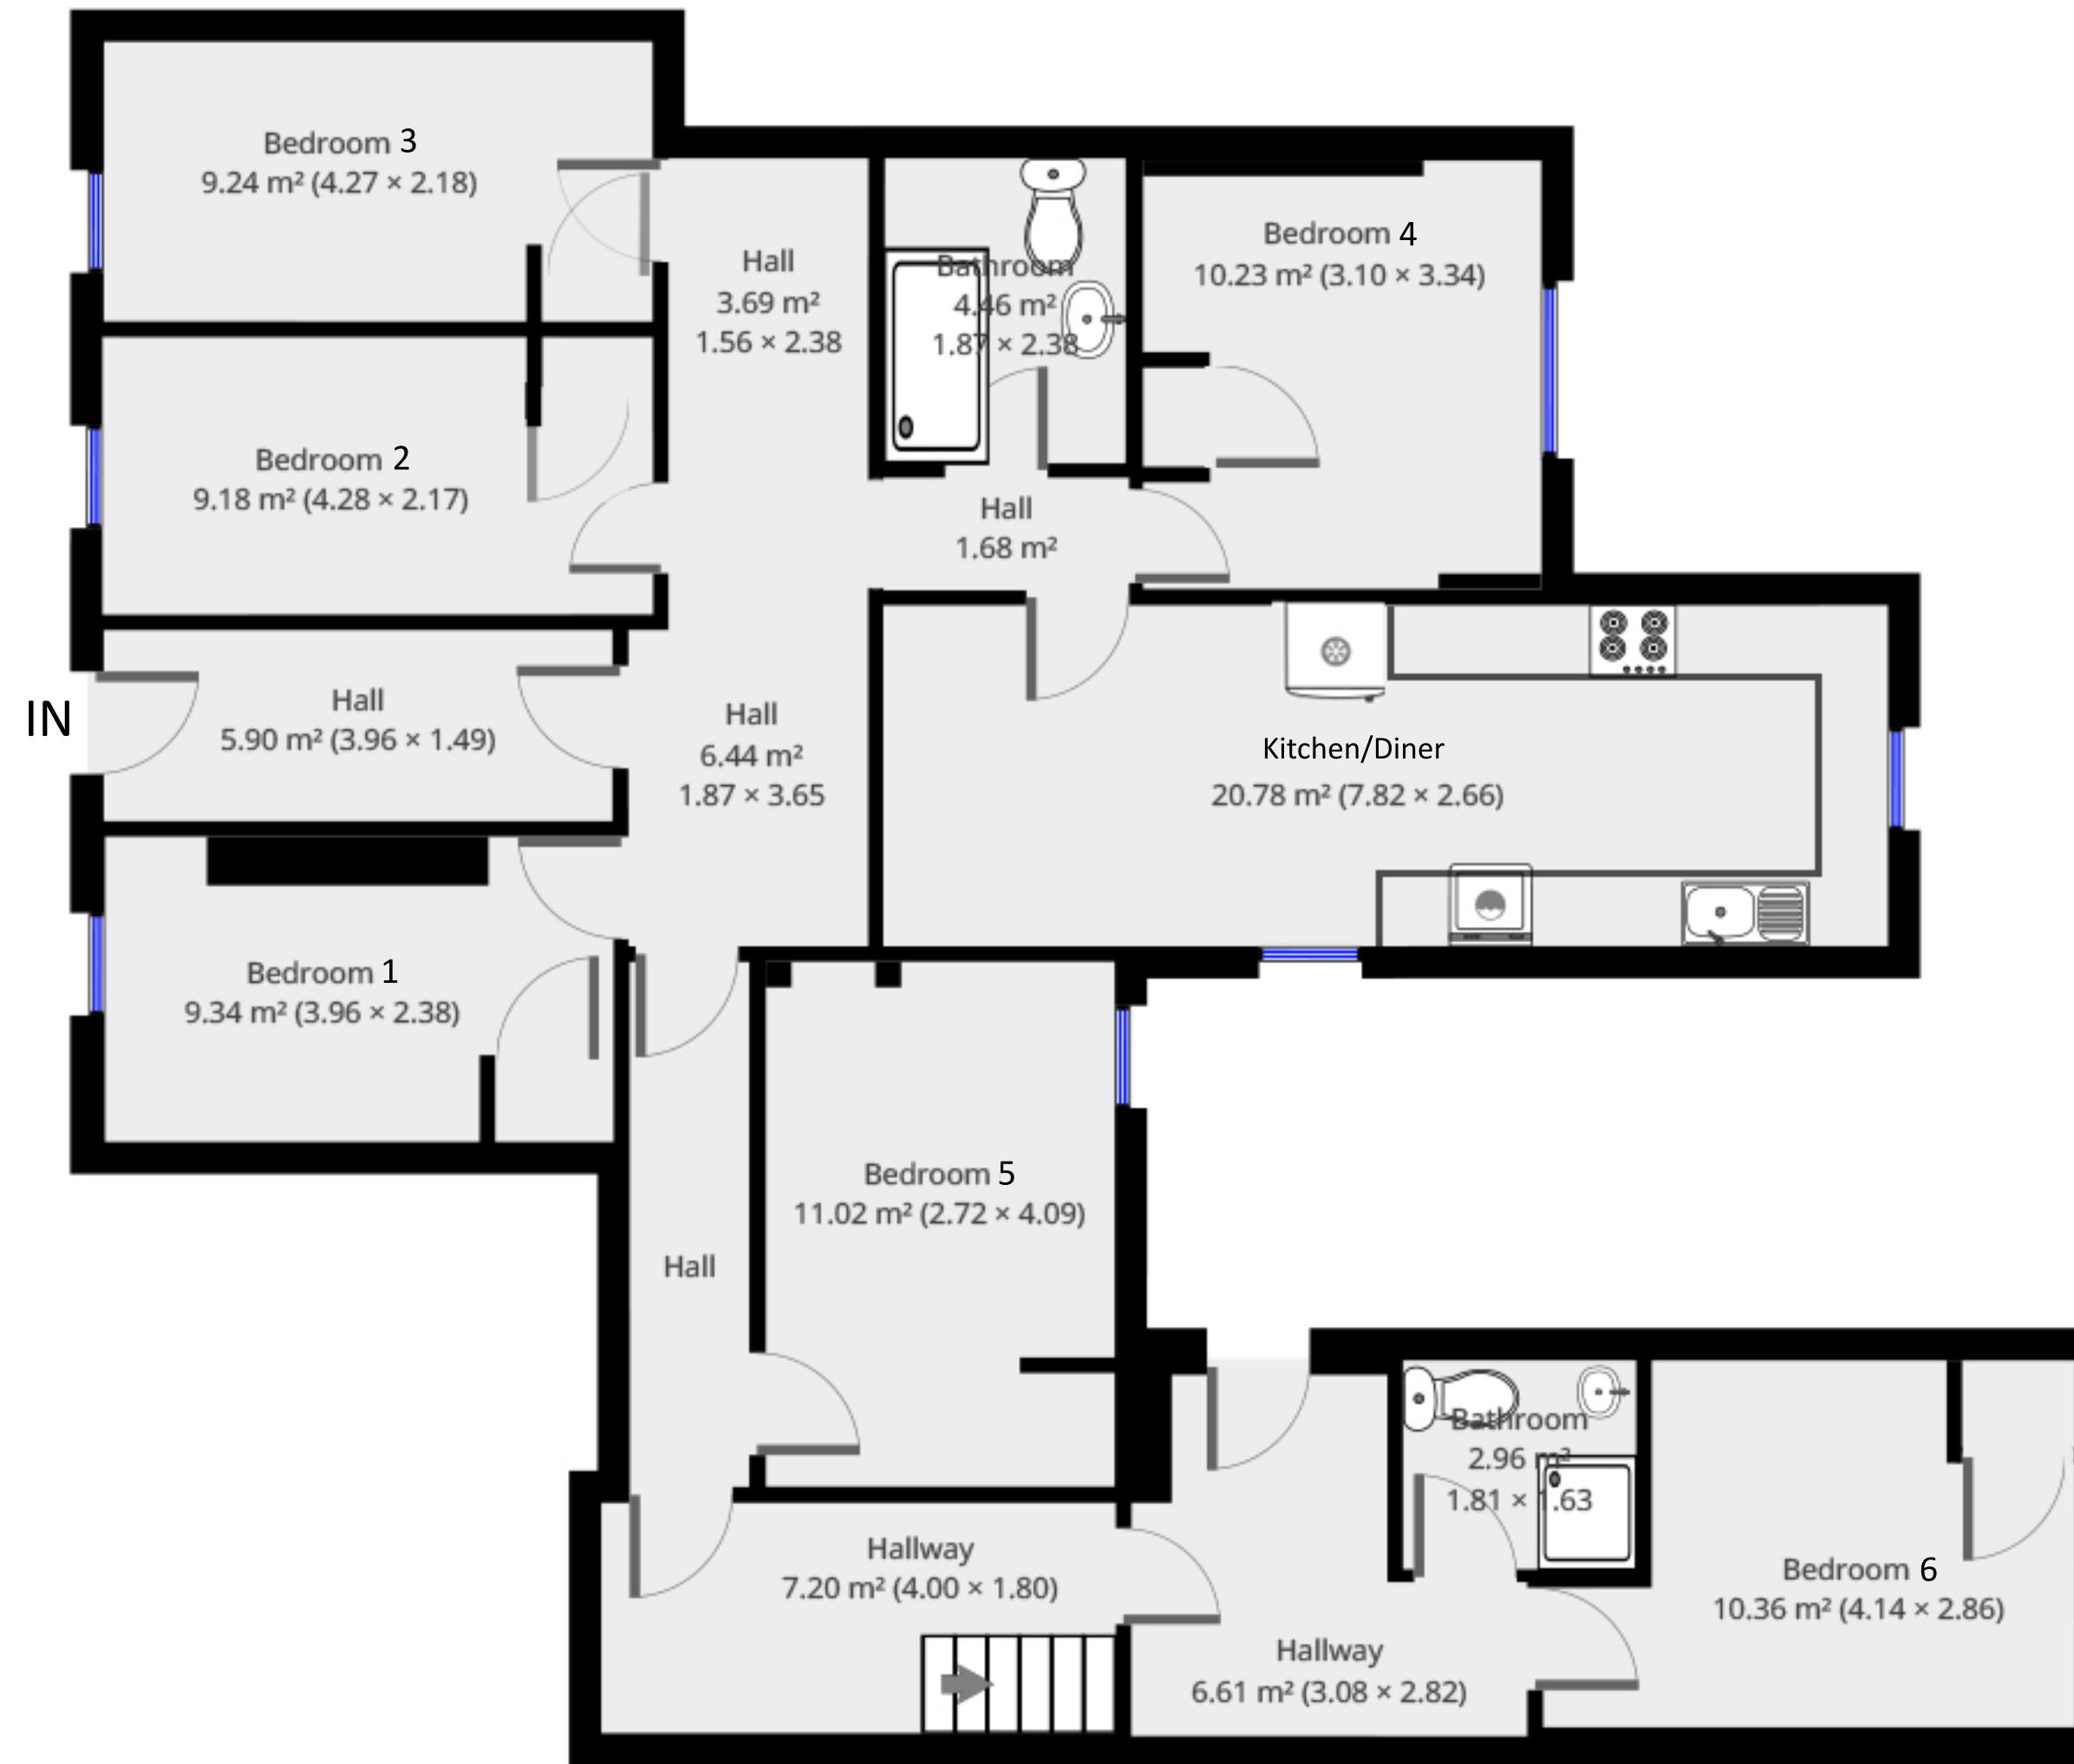

79 Mount Pleasant

Flat 1

Flat 1

Ground Floor

Statistics

Area: 118m²
1 Floors
6 Bedrooms
2 Bathrooms

THIS FLOORPLAN IS PROVIDED WITHOUT WARRANTY OF ANY KIND. IT IS THE COPYRIGHT OF CONDOR PROPERTIES LTD 2020