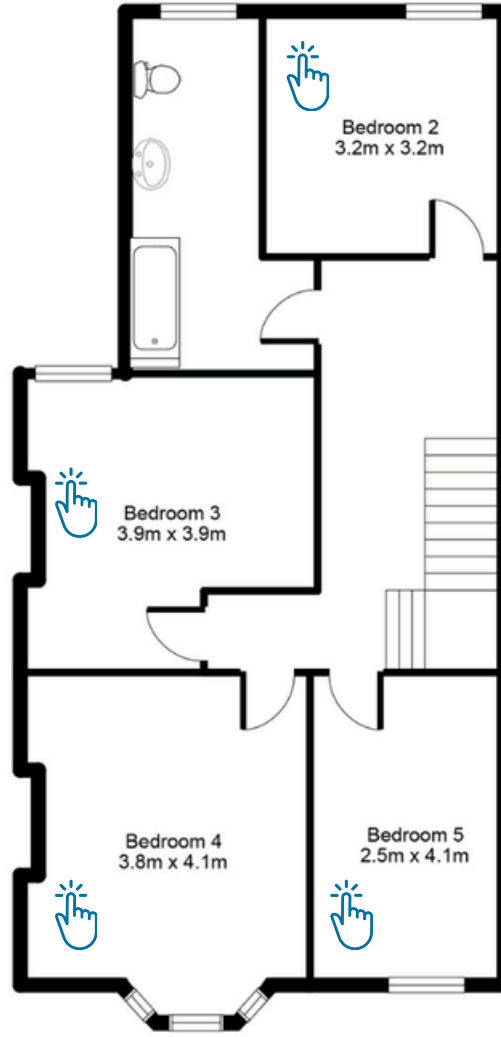

18 Amphyll Road, Aigburth, L17 9QW

APPROX GROSS INTERNAL FLOOR AREA: 195 sq. m

 click to view

7 Bedrooms
2 Bathrooms
Communal Lounge
Kitchen
Utility