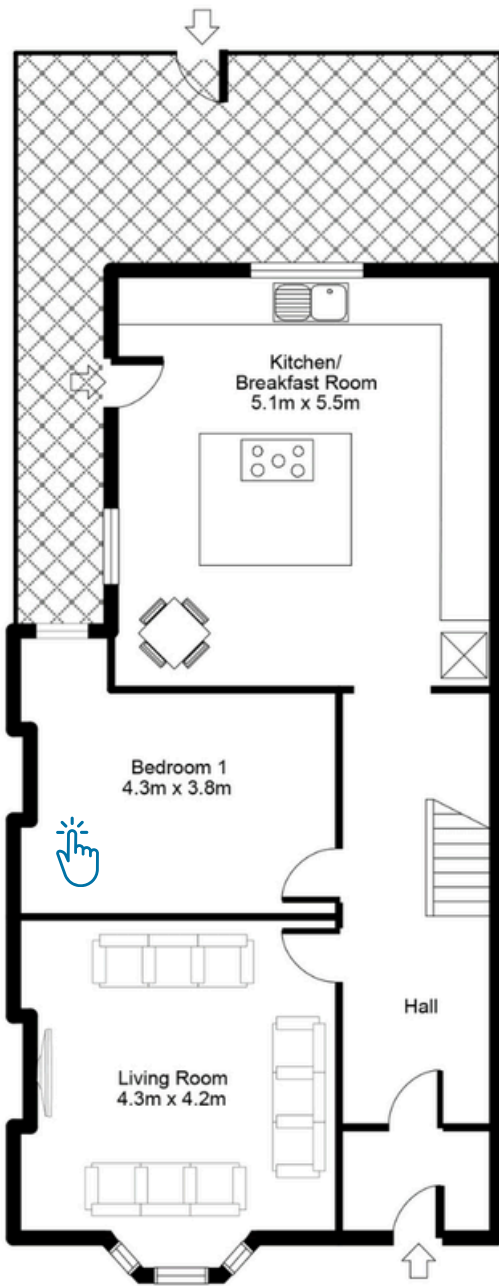

18 Amphyll Road, Aigburth, L17 9QW

APPROX GROSS INTERNAL FLOOR AREA: 195 sq. m

 click to view

7 Bedrooms
2 Bathrooms
Communal Lounge
Kitchen
Utility